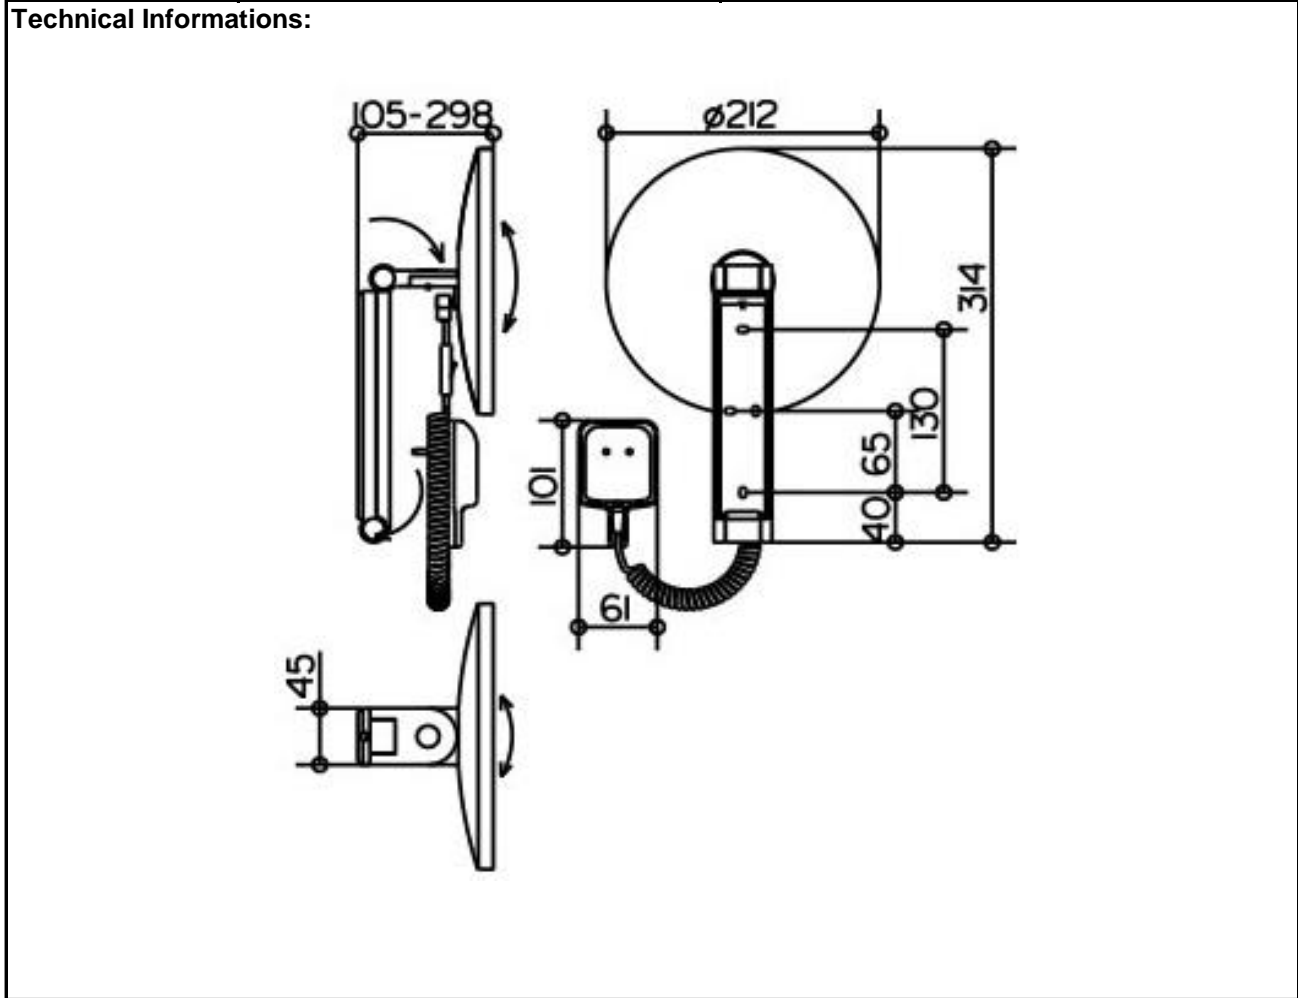

**SPECIFICATION SHEET - bathroom accessories**

|                                 |   |   |
|---------------------------------|---|---|
| <b>BRAND:</b>                   | <b>KEUCO</b>  | <b>Product Photo:</b><br> |
| <b>ORIGIN:</b>                  | Germany   |   |
| <b>SERIES:</b>                  | iLook_move  |   |
| <b>PRODUCT DESCRIPTION:</b>     | Cosmetic mirror 212mm<br>5x magnification, cable switch operation<br>Illuminated, 1 light color (daylight)<br>Pivot rail adjustable in 3 dimensions |   |
| <b>MODEL No.</b>                | 17612 019001  |   |
| <b>FINISH/COLOUR:</b>           | Chrome-plated   |   |
| <b>DIMENSIONS:</b>              | Ø212mm x 314mm H  |   |
| <b>OPTIONAL MATCHING PARTS:</b> |   |   |